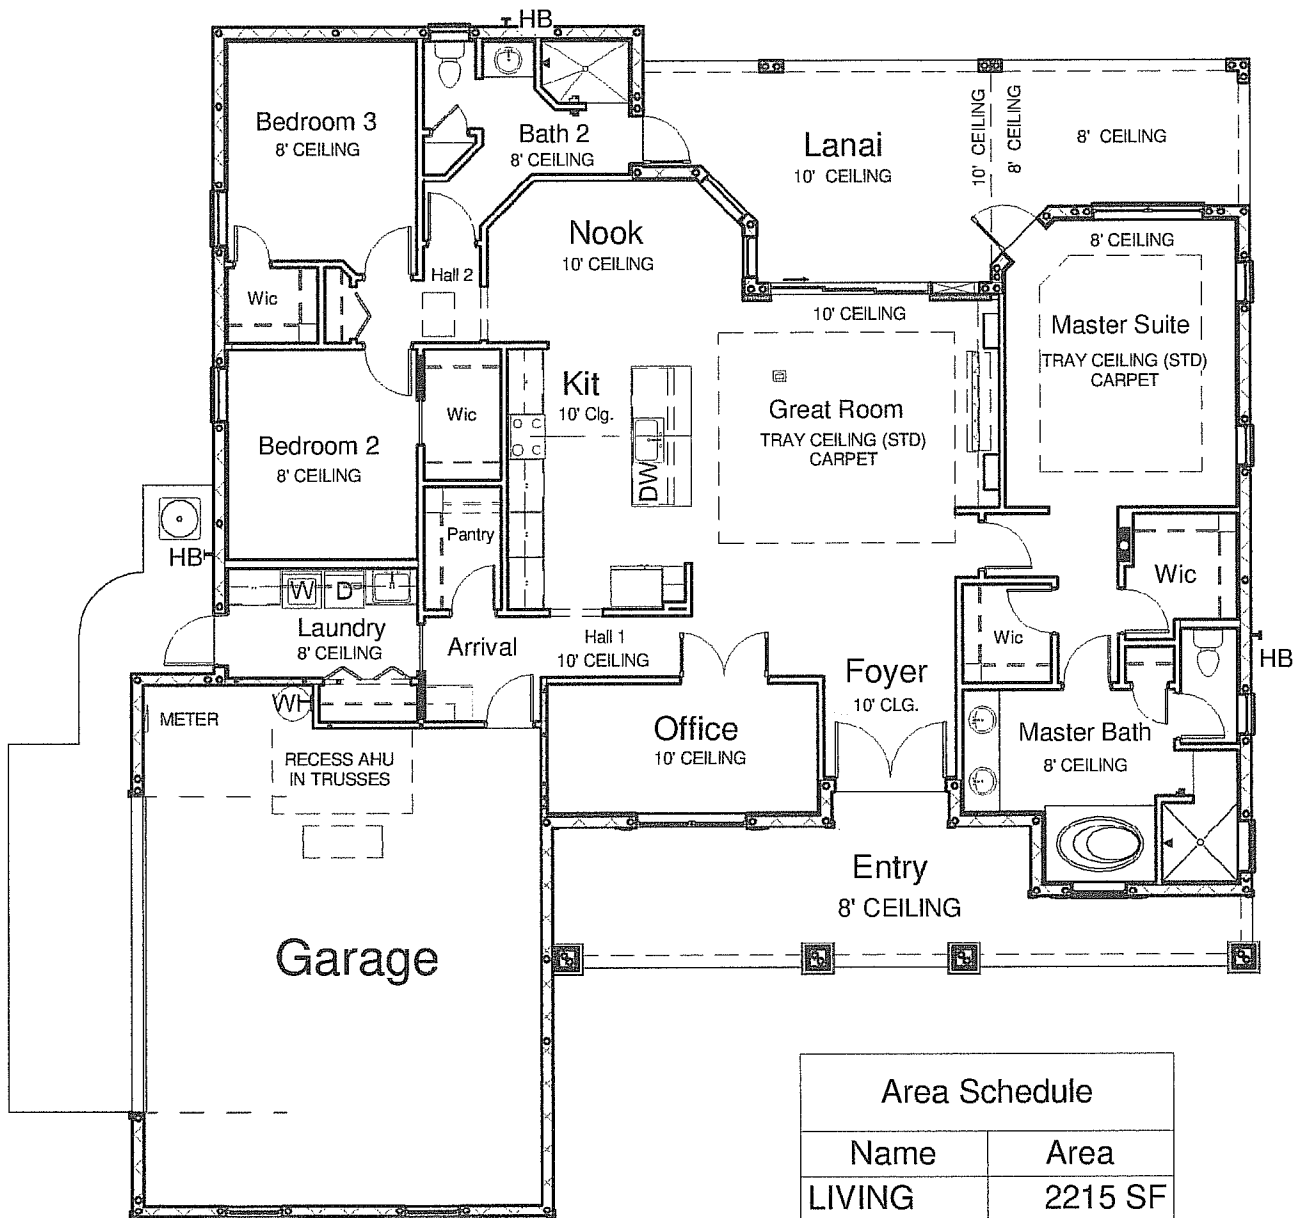

Key West

Area Schedule	
Name	Area
LIVING	2215 SF
GARAGE	694 SF
LANAI	342 SF
ENTRY	283 SF
Grand total	3533 SF